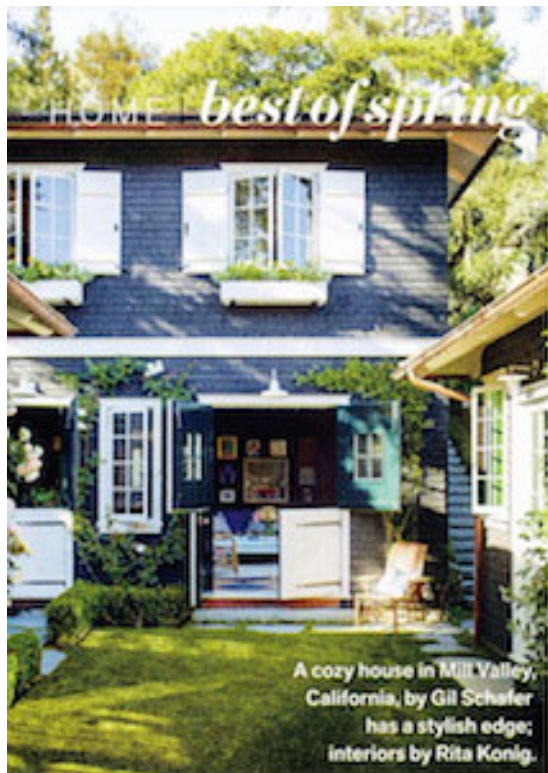

In Cashiers, North Carolina, D. Stanley Dixon plays up dormers and a front porch with an obdurate exterior.